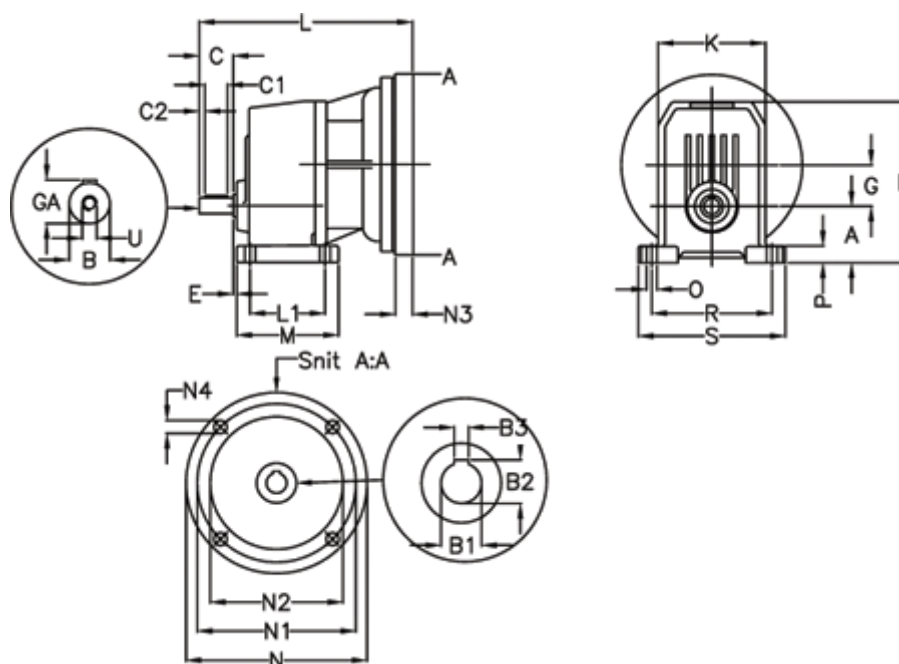

Article number: 40550100321230

Description: Single Stage Helical Gear
S 101-3,2-P80B5

Measures

A = 50	E = 18.0	M = 90.0	R = 110
B = 14	F = 5x5x20	N = 200	S = 130
B1 = 19	G = 38.5	N1 = 165	U = M5
B2 = 21.8	GA = 16.0	N2 = 130	
B3 = 6	H = 142.5	N3 = -	
C = 30	K = 95	N4 = M10x12	
C1 = 20	L = 208	O = 9	
C2 = 5	L1 = 65.0	P = 15.0	